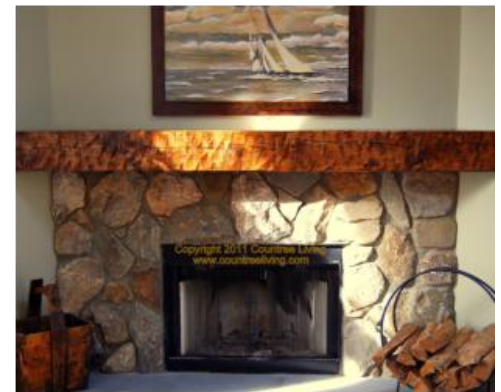

More Log Mantel Designs

Custom Fireplace Mantle Design - New York

This custom fireplace mantel layout utilized a 3-tier mantel shelf design. A neat finish to a custom fireplace makeover.

Naturewoods Mantel Designs

Hand Hewn Reclaimed Wood Corner Mantel - New England

This timber mantel was custom sized to fit into a corner fireplace. We strive to accommodate each custom fireplace design.

Rustic Mantel Buyer's Guide